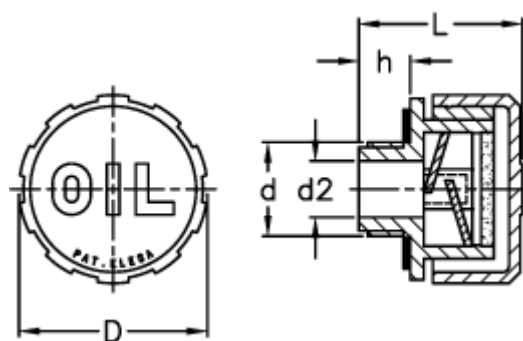

Data Sheet

Article number: 2311053996
Description: E+G Breather plug
SFP.30-22x1,5+F FIL

Measures

D = 31
d = M22x1,5
d2 = 12
h = 9.5
L = 29.5